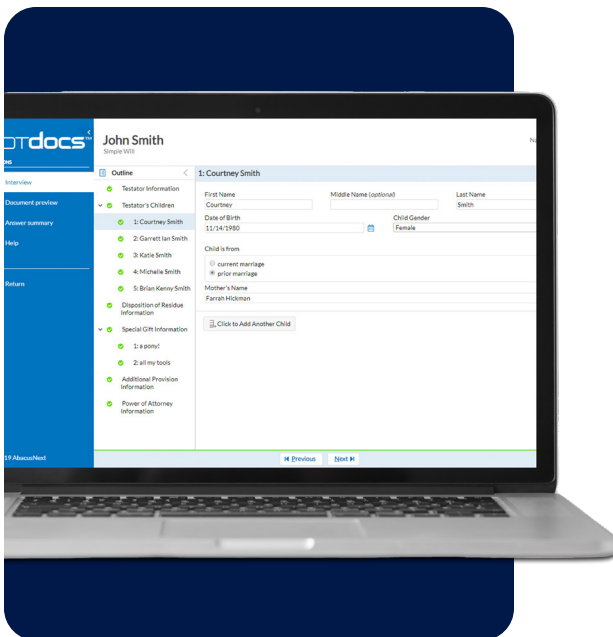

Elevate Productivity. Elevate Efficiency. Elevate Flexibility.

It's time to advance your organization with Mitratesch HotDocs Advance.

Ready to learn more?

Contact your account executive or email info@mitratesch.com